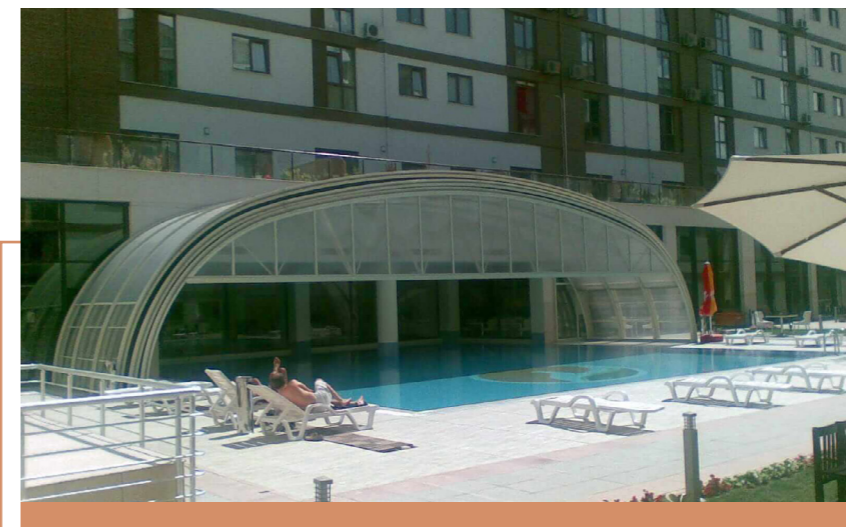

POOL CLOSURE SYSTEMS

PCS-011