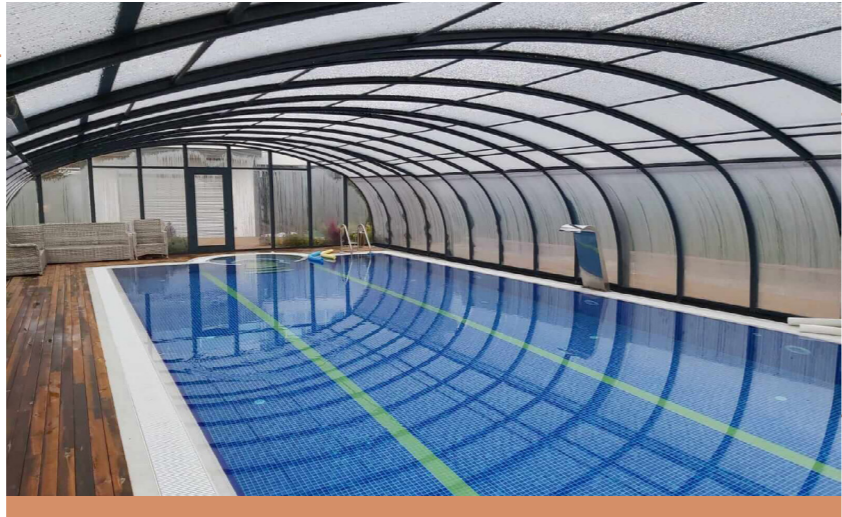

POOL CLOSURE SYSTEMS

PCS-040