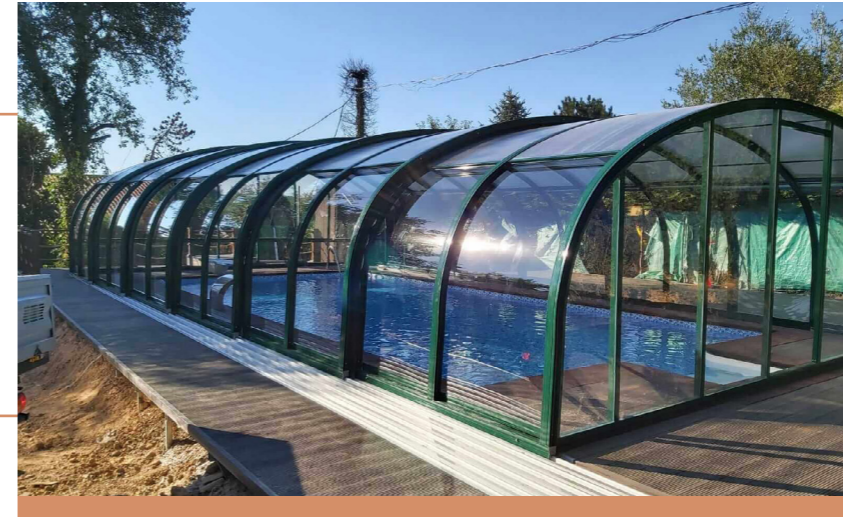

POOL CLOSURE SYSTEMS

PCS-039