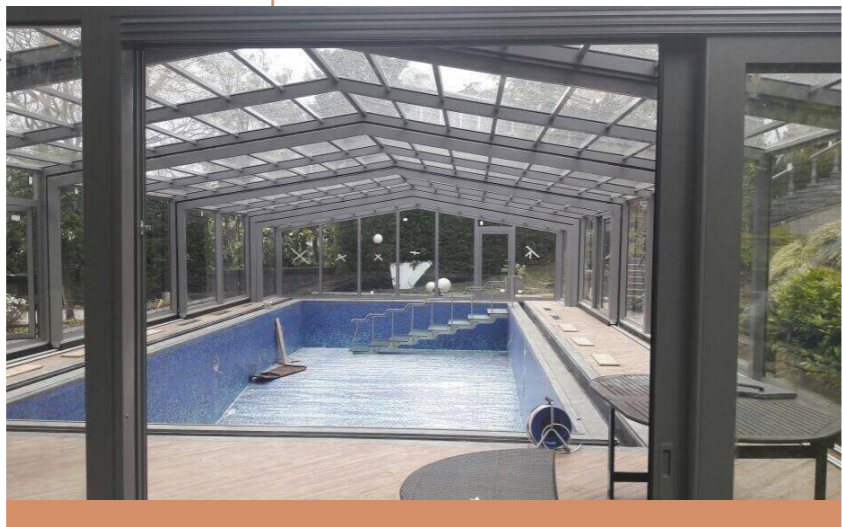

POOL CLOSURE SYSTEMS

PCS-020