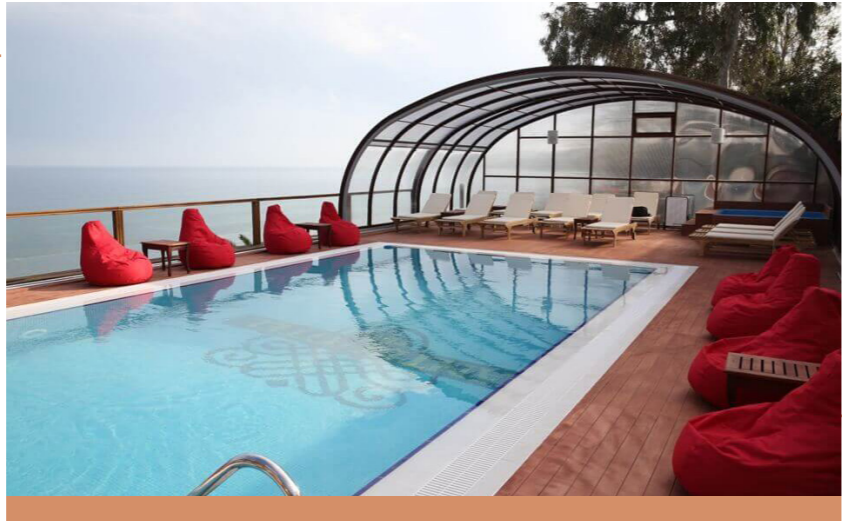

POOL CLOSURE SYSTEMS

PCS-016