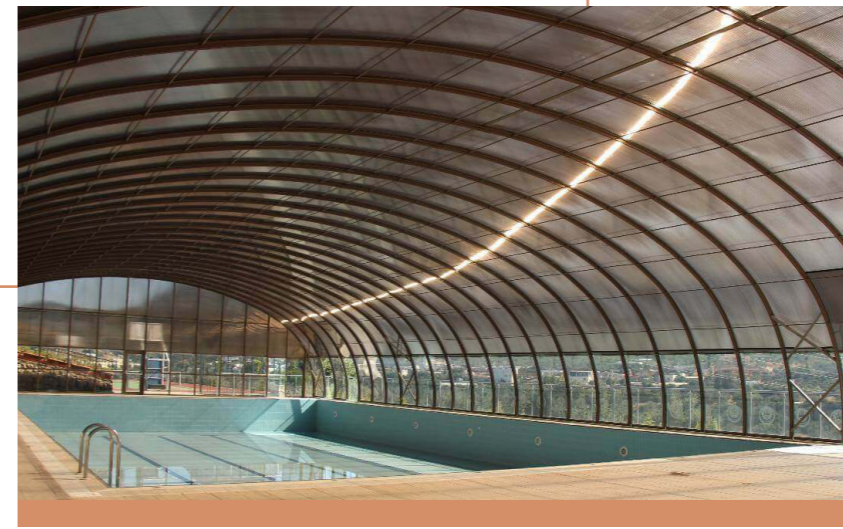

POOL CLOSURE SYSTEMS

PCS-031