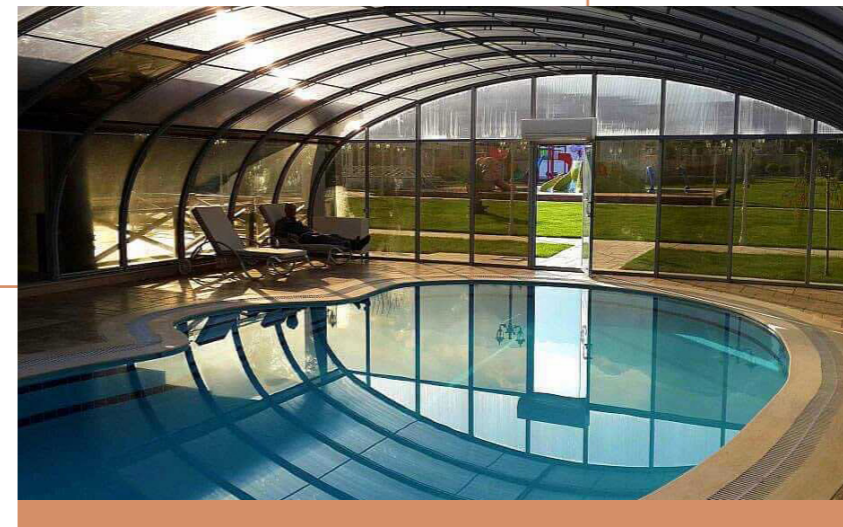

POOL CLOSURE SYSTEMS

PCS-019