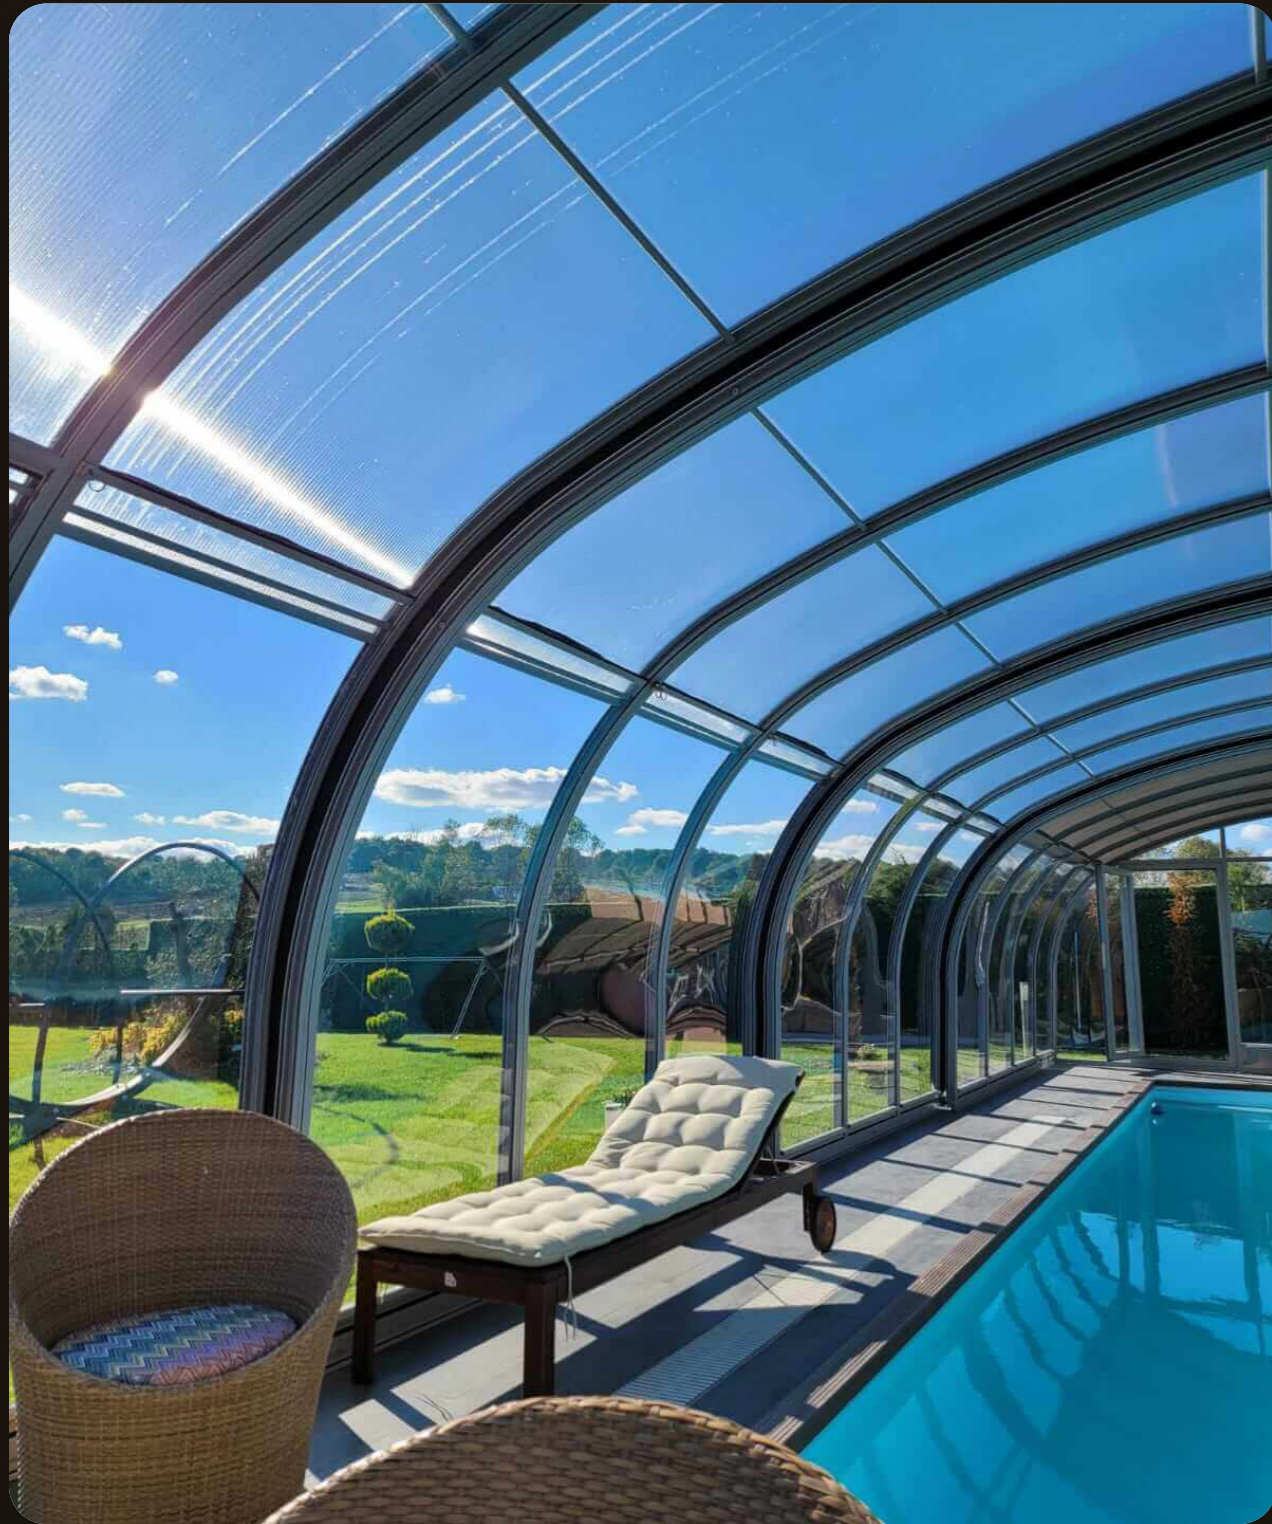

FABRIC SKY

CASEYS CORNER

FABRIC SKY

ROOF UNO

FABRIC SKY

ROOF DUO

FABRIC SKY

ROOFY

Elevate your outdoor living to unparalleled heights with our glass enclosure systems. Whether enhancing your pergola or any outdoor space, bid farewell to seasonal limitations and embrace a new realm of comfort and luxury. Discover the epitome of year-round enjoyment in your outdoor sanctuary.