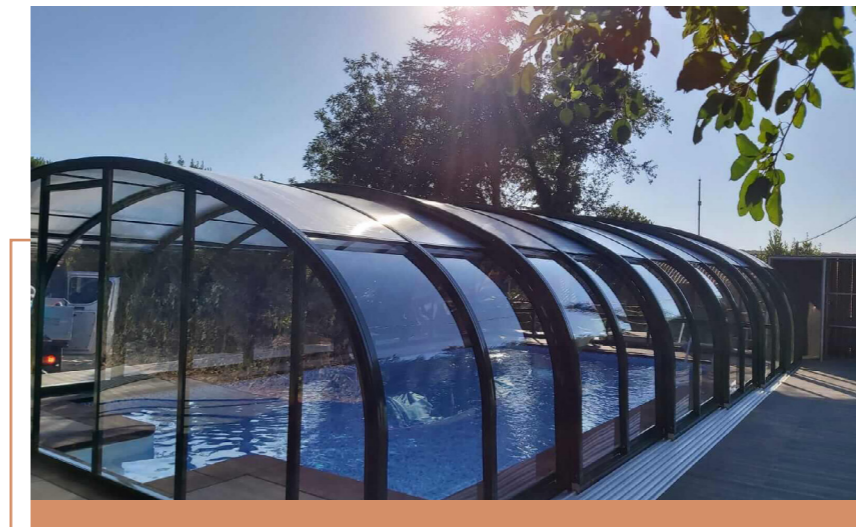

POOL CLOSURE SYSTEMS

PCS-029