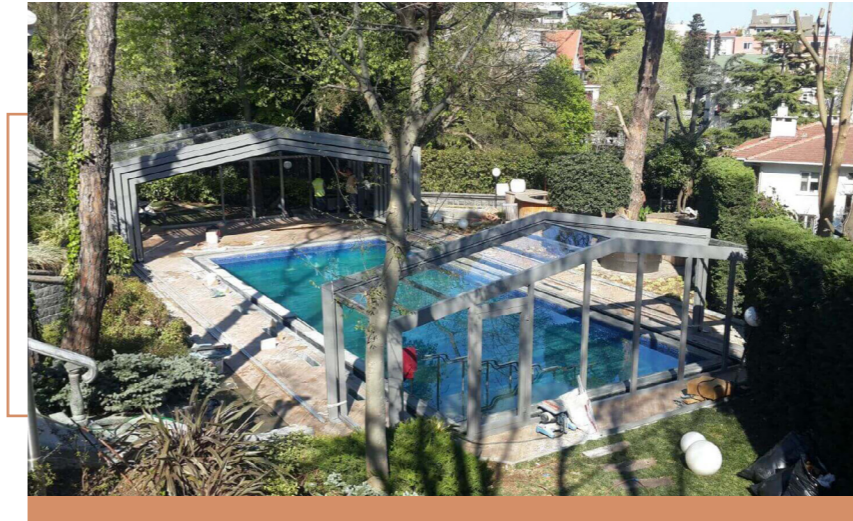

POOL CLOSURE SYSTEMS

PCS-015